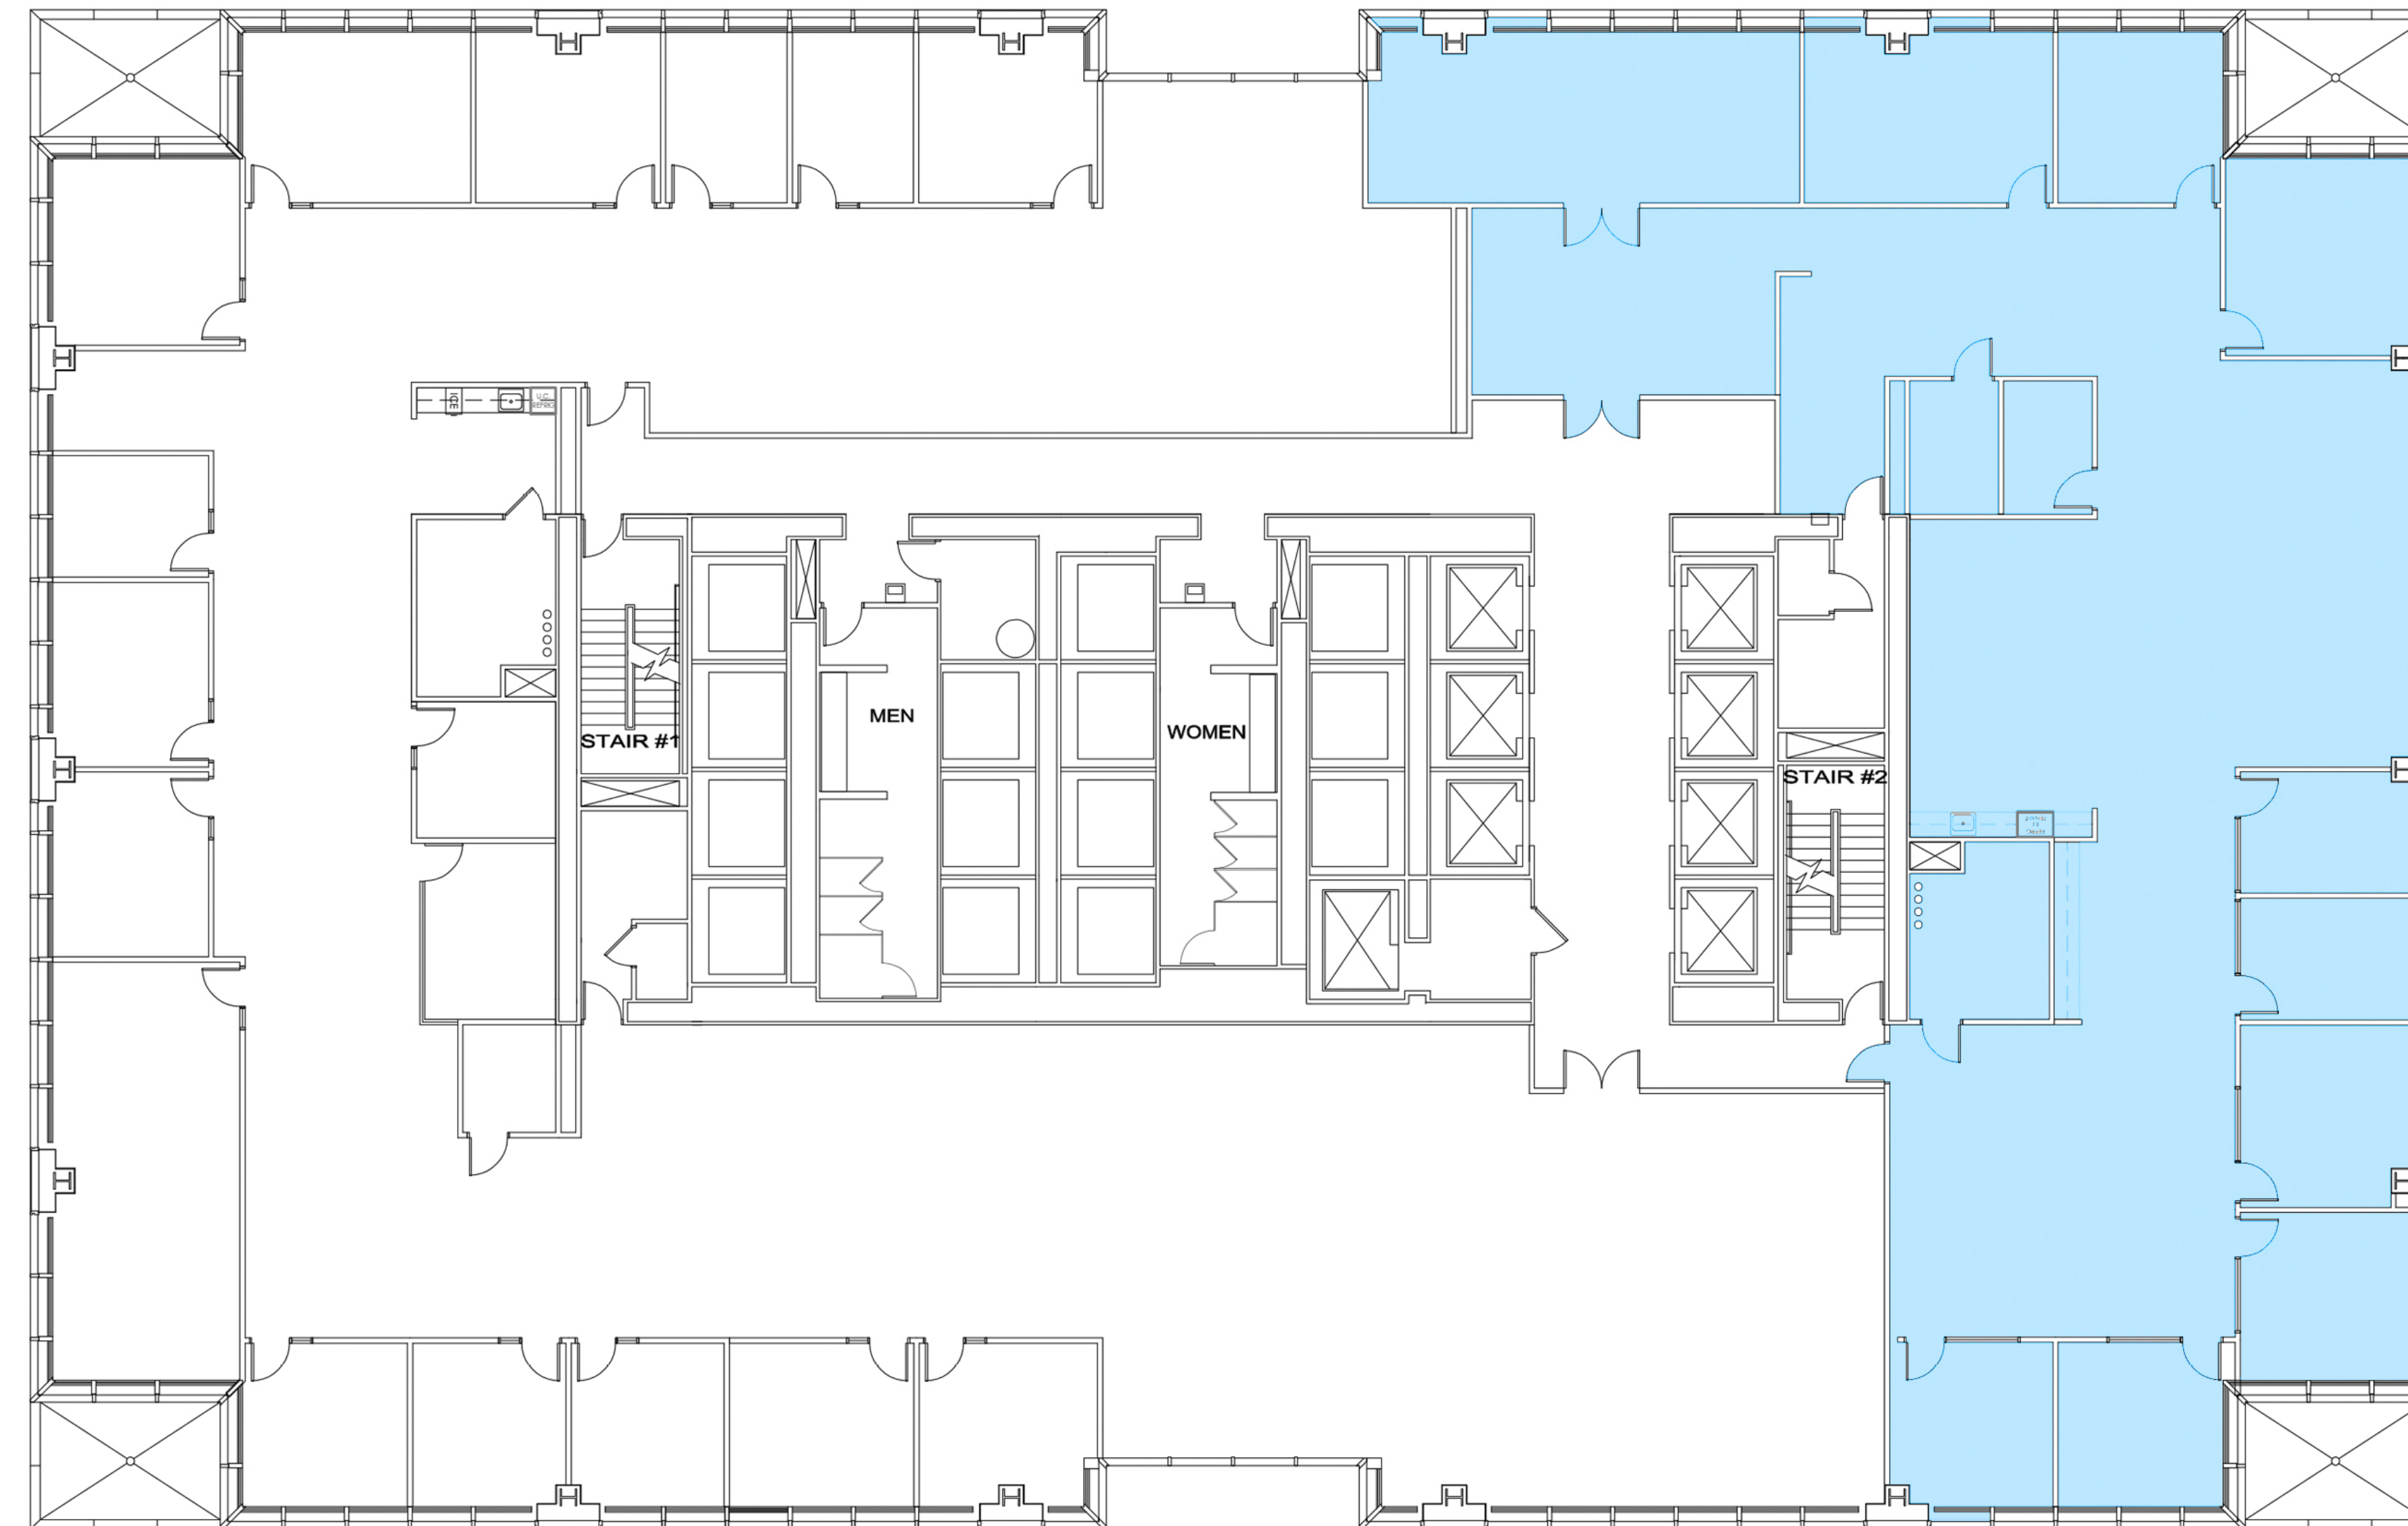

Salesforce Tower

Suite 1401 - 7,077 SF Available

111 Monument Circle, Indianapolis, IN

**SCAN FOR NEW TENANT
AMENITY INFORMATION!**

**SCAN FOR ALL
AVAILABLE SPACE!**

For more information, please contact:

DAVID A. MOORE, CCIM, SIOR
+1 317 639 0490
david.moore@cushwake.com